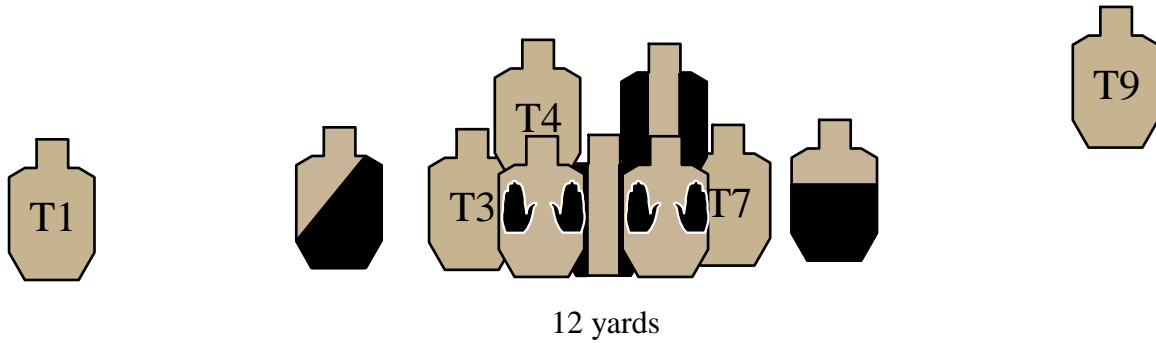

<b>Stage 1</b>	<b>Bay 1</b>	<b>Stranger Danger</b>
<b>Rules:</b> IDPA Concealment Garment Required		<b>Course Designer:</b> Wayne Miller
<b>Starting Position:</b> P1 facing down range, firearm and loading devices loaded to divisional capacity, hands at sides.		
<b>Scenario:</b> Engage the armed and dangerous strangers.		
<b>Stage Procedure:</b> Engage T1-T9 with 2 shots each.		
<b>Scoring:</b> Unlimited		
<b>Round Count:</b> 18		
<b>Scored Hits:</b> Best 2 on T1-T9		
<b>Reload:</b> Any Legal IDPA reloads		
<b>Start-Stop:</b> Audible & Last Shots		

P1  
Box