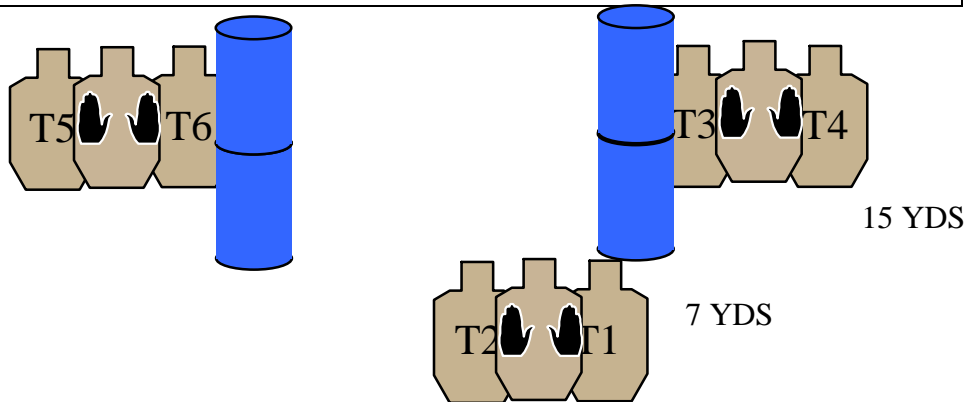

Stage 1	Bay 1	Theater Fiasco
Rules: IDPA Concealment Garment Required		Course Designer: Jason Mather, modified by Wayne Miller
Starting Position: Loaded to division capacity and holstered, sitting in chair at P1, back touching chair, feet pointed down range, both hands holding popcorn bag.		
Scenario: You're out with some family members at the movie theater when some bad guys block the exits and mean to make the evening news. Get your family to safety and neutralize the threat!		
Stage Procedure: At buzzer, knock down PP1 and PP2 by hand, stand then draw and proceed to P2. Engage T1-T6 with three shots each in Tactical Priority from either side of the wall.		
Scoring: Unlimited Round Count: 18 Scored Hits: Best 3 on each target. Reload: Any IDPA legal reload Start-Stop: Audible		

P2 P2

P1